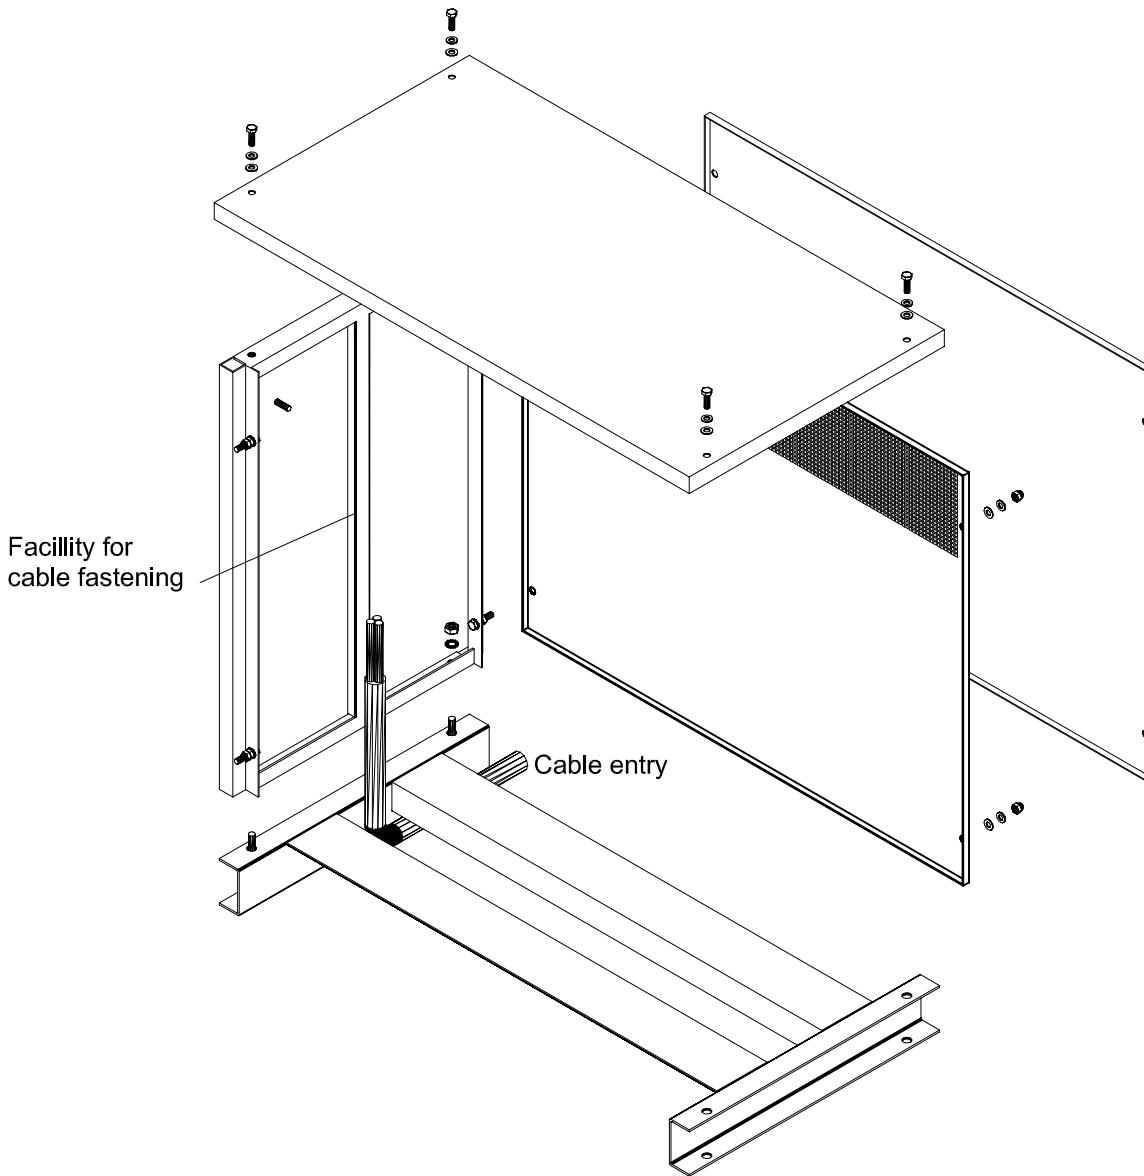

TYPE	OMSCHRIJVING/DESCRIPTION
	<p data-bbox="560 412 970 443">Exploded view transformer cabinet</p> 

IP 21

IP 23

Specificaties kunnen wijzigen ten gevolge van continue productontwikkelingen. specifications may vary as a result of continuous product development.					
REL.DATE	12-05-2009	C.B	PAGE 30-02	ED.	B